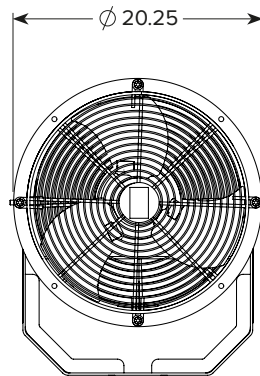

Technical Specifications	
Guards	Zinc plated & OSHA compliant
Blades	Sickle shaped-glass reinforced polyamide
Input power	115 / 230 VAC 1 Φ
Motor	1/3 HP
Maximum speed	1725 RPM
Maximum current (amps)	6 / 3
Weight	Fan & yoke: 78 lbs
Finish	Industrial grade paint, signal yellow powder coat
Throw measured in ft at terminal velocity of 150 fpm	63
dBA @ 5 ft.	81
Barrel construction	Heavy duty 11 Ga steel
Extension	16 lbs; see drawing for dimensions

May be covered by one or more of the following U.S. Patents: 6,244,821; 6,589,016; 6,817,835; 6,939,108; 7,252,478; 7,284,960; D587,799; D607,988; 7,654,798; D635,237; 7,934,907; D641,075; D642,674; 8,075,273; D650,893; 8,079,823; 8,147,182; 8,147,204; 8,152,453; 8,162,613 and other patents pending.

MAIN FAN