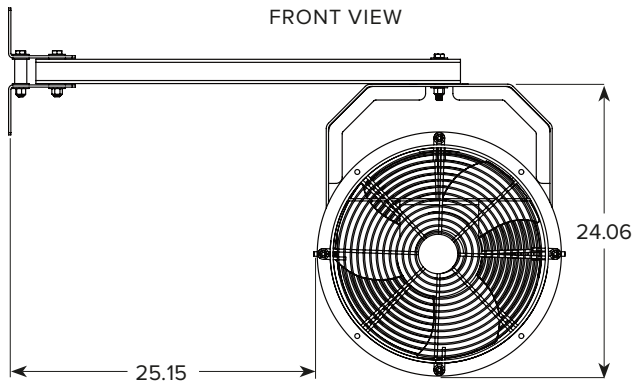

Technical Specifications	
Guards	Zinc plated & OSHA compliant
Blades	Sickle shaped-glass reinforced polyamide
Input power	115 / 230 VAC 1 Φ
Motor	1/3 HP
Maximum speed	1725 RPM
Maximum current (amps)	6 / 3
Weight	Fan & yoke: 78 lbs
Finish	Industrial grade paint, signal yellow powder coat
Throw measured in ft at terminal velocity of 150 fpm	63
dBA @ 5 ft.	81
Barrel construction	Heavy duty 11 Ga steel
Extension	16 lbs; see drawing for dimensions

May be covered by one or more of the following U.S. Patents: 6,244,821; 6,589,016; 6,817,835; 6,939,108; 7,252,478; 7,284,960; D587,799; D607,988; 7,654,798; D635,237; 7,934,907; D641,075; D642,674; 8,075,273; D650,893; 8,079,823; 8,147,182; 8,147,204; 8,152,453; 8,162,613 and other patents pending.

FRONT VIEW

©2013 Delta T Corporation dba the Big Ass Fan Company. All rights reserved. BAF2101-04/13-01-00

Big Ass Fan Company | An ISO 9001:2008 certified company

2348 Innovation Drive, Lexington, KY 40511
877-BIG FANS (877-244-3267)
www.BigAssFans.com

22/1029 Manly Rd, Tingalpa, QLD 4173, Australia
(07) 3292 0100
www.BigAssFans.com.au

BIG ASS FANS
No Equal.