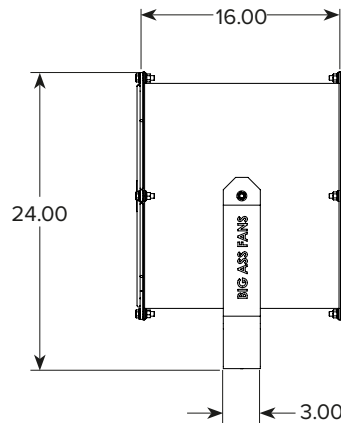

Technical Specifications	
Guards	Zinc plated & OSHA compliant
Blades	Sickle shaped-glass reinforced polyamide
Input power	115 / 230 VAC 1 Φ
Motor	1/3 HP
Maximum speed	1725 RPM
Maximum current (amps)	6 / 3
Weight	Fan & yoke: 78 lbs
Finish	Industrial grade paint, signal yellow powder coat
Throw measured in ft at terminal velocity of 150 fpm	63
dBA @ 5 ft.	81
Barrel construction	Heavy duty 11 Ga steel
Extension	16 lbs; see drawing for dimensions

May be covered by one or more of the following U.S. Patents: 6,244,821; 6,589,016; 6,817,835; 6,939,108; 7,252,478; 7,284,960; D587,799; D607,988; 7,654,798; D635,237; 7,934,907; D641,075; D642,674; 8,075,273; D650,893; 8,079,823; 8,147,182; 8,147,204; 8,152,453; 8,162,613 and other patents pending.

MAIN FAN