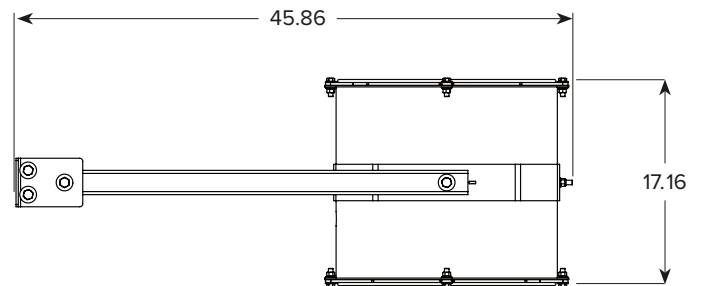

TOP VIEW

©2013 Delta T Corporation dba the Big Ass Fan Company. All rights reserved. BAF2101-04/13-01-00

Big Ass Fan Company | An ISO 9001:2008 certified company

2348 Innovation Drive, Lexington, KY 40511
877-BIG FANS (877-244-3267)
www.BigAssFans.com

22/1029 Manly Rd, Tingalpa, QLD 4173, Australia
(07) 3292 0100
www.BigAssFans.com.au

BIG ASS FANS
No Equal.